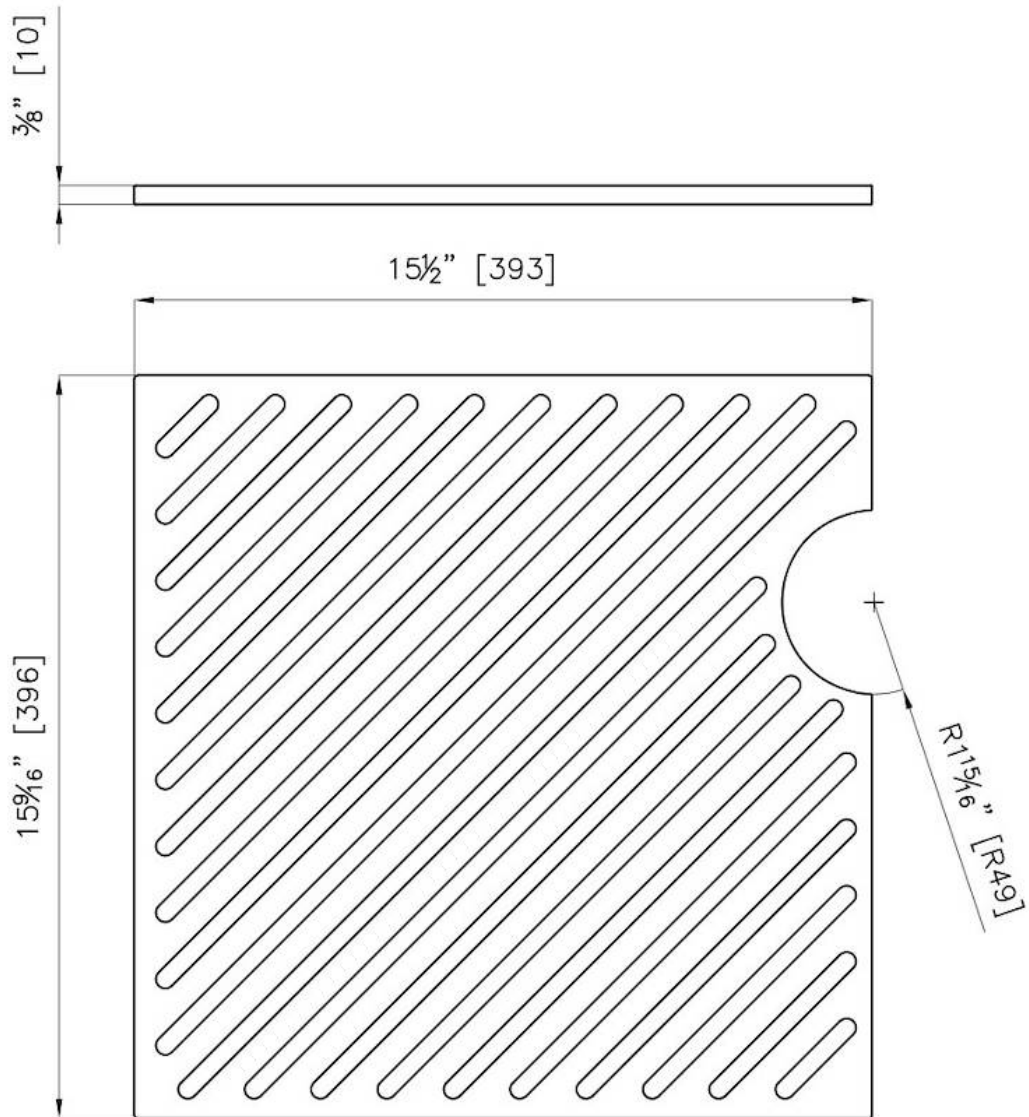

Leonardo Black grid

Accessories

Code: 8100 612

DETAILS

Material Foster Black Composit

Sink accessories Grid

Dimensions 39,3x39,6 cm
15 1/2"x15 9/16"

Notes: Two grids 8100 612 are necessary to fully cover the bottom of the sink, as shown in the drawing. The SKU 8100 612 corresponds to only one grid. Suitable only for 1014 Leonardo sinks (all versions)

TECHNICAL DATA

Two grids 8100 612 are necessary to fully cover the bottom of the sink.
The SKU 8100 612 corresponds to only one grid.

RECOMMENDED PAIRINGS

Sink Leonardo 33" x 20" – U/M
1014 660

**Sink Leonardo 33" x 20" – U/M - AISI
316**
1014 310

**Sink Leonardo Copper 33" x 20" –
U/M**
1014 668

Sink Leonardo Gold 33" x 20" – U/M
1014 669

**Sink Leonardo Gun Metal 33" x 20" –
U/M**
1014 666